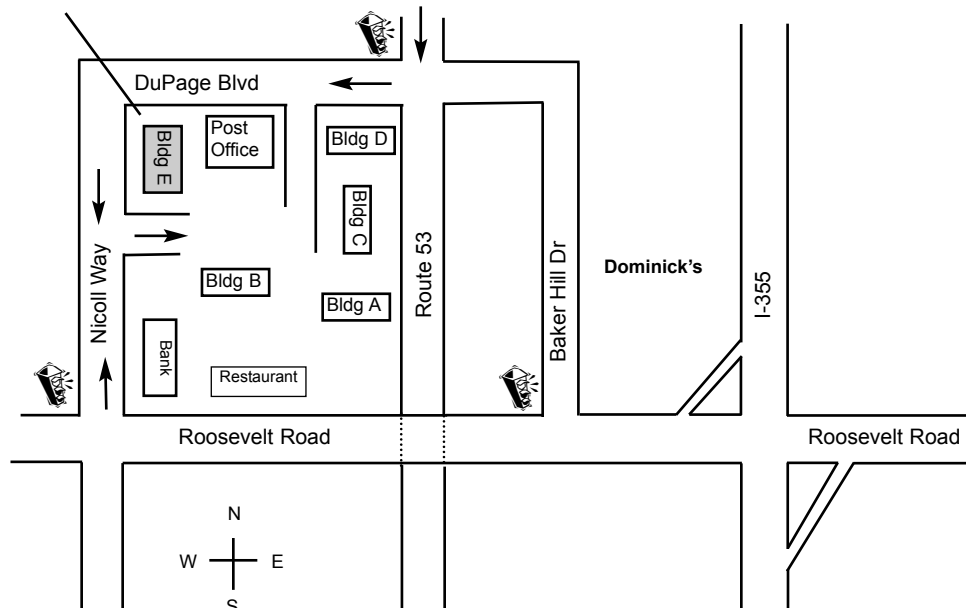

Career Vision
Glen Hill North Office Park
800 Roosevelt, E-200
Glen Ellyn, Illinois 60137-5866
Phone: 630-469-6270
www.careervision.org

Career Vision Office
Building E, 2nd Floor
Suite 200

Coming from the North

Take 294 South to I-88 West, Exit I-355 Tollway N to NW Suburbs, Exit Roosevelt Rd., proceed west (left) to the second intersection...or

Take Rte 53 South to I-355 Tollway South, Exit Roosevelt Rd., proceed west (right) to the second intersection.

Coming from the South

Take I-55 West to I-355 Tollway North, Exit Roosevelt Rd., proceed west (left) to the second intersection...or

Take 294 North to I-88 West, Exit I-355 Tollway to NW Suburbs, Exit Roosevelt Rd., proceed west (left) to the second intersection.

Coming from the East

Take 290 West (Eisenhower) to I-88 West. Exit I-355 Tollway to NW Suburbs, Exit Roosevelt Rd., proceed west (left) to the second intersection.

Coming from the West

Take I-88 East, Exit I-355 Tollway to NW Suburbs, Exit Roosevelt Rd., proceed west (left) to the second intersection.

The second intersection is Roosevelt Road and Nicoll Way. Glen Hill Office Park is on the northeast corner of the intersection. This office complex has five buildings, each surrounded by their own parking lot.